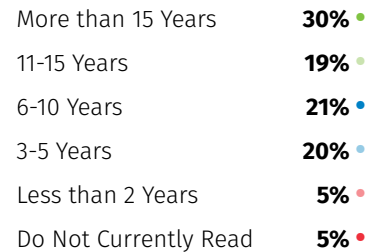

ASA Monitor Readership Tenure