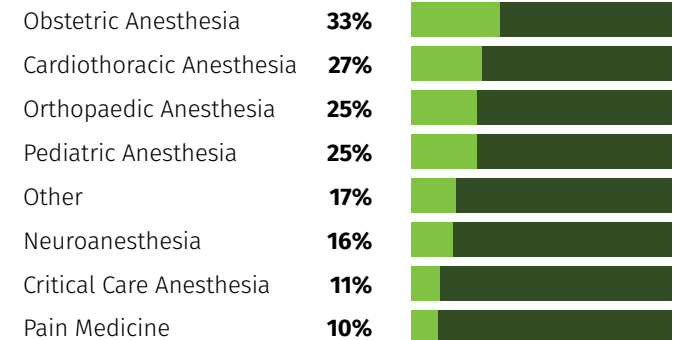

ASA Monitor Readership Tenure

Accessing ASA Monitor

81%
Print

17%
Laptop/Desktop

19%
Smartphone

Primary Work Setting

Reading Habits

38% read all or most of each issue

Practice Area/Subspecialty

Years in Profession